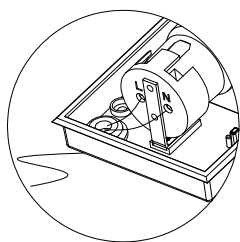

NOVA LUCE

9020933

1

Turn off the general switch

2

Untie the screws

3

Drill holes apply plastic anchors
Tie up screws & insert the bulb by rotating

4

Connect the wires

5

Put it in place & apply the screws

6

Turn on the general switch