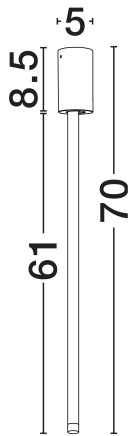

NOVA LUCE

PRODUCT DATASHEET

Version: 001

PRODUCT PHOTOGRAPH

GENERAL INFORMATION

Product Code	9232142
Collection	Indoor
Product Category	Ceiling
Product Family	Stilvi
Mounting Location	Wall
Application Environment	Indoor
Specifications	N/A

DIMENSION & WEIGHT

LxWxH (cm)	D: 5 H: 70
Cut Out (cm)	N/A
Weight (Kgr)	0.42

MATERIAL & COLOR

Product Color	Sandy White
Body Material	Aluminium

TECHNICAL DRAWING

APPLICATION & MOUNTING

Ambient Working Temp.	Max 45°C
Type of Protection	IP20
Dimmable	No
Type of Dimming	N/A
Mounting type	Surface
Mounting Depth (cm)	N/A
Led Module Replaceable	No
Light Source	LED

Power (Nominal)	4W
Input voltage (Nominal)	220-240V
Mains Frequency	50/60Hz

PHOTOMETRICAL DATA

Luminous Flux	177lm
Color Temperature	3000K
Light Color (Designation)	Warm White

WARRANTY

Warranty	3 Years
----------	----------------