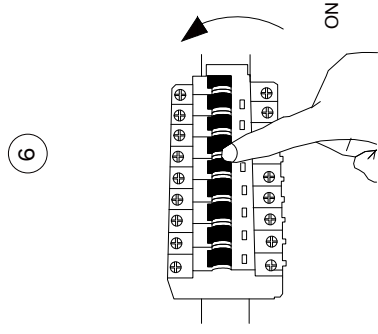

NOVA LUCE

9030114

1X

4X

4X

Turn off the general switch

Map

Apply plastic anchors
With screws

Connect the wires

Put it in place with screws

Turn on the general switch