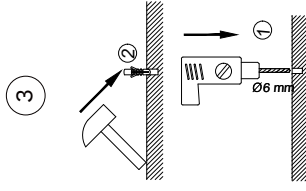

NOVA LUCE

9030114

1X

4X

4X

Turn off the general switch

Map

Apply plastic anchors
With screws

Connect the wires

Put it in place with screws

Turn on the general switch