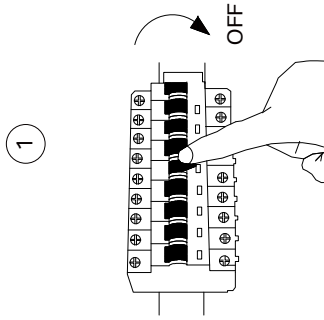

NOVA LUCE

9030114

1X

4X

4X

Turn off the general switch

Map

Apply plastic anchors
With screws

Connect the wires

Put it in place with screws

Turn on the general switch