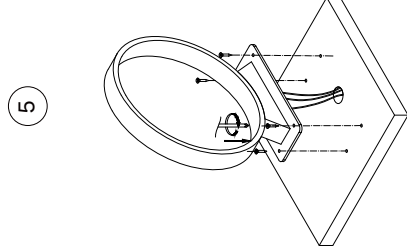

NOVA LUCE

9030114

1X

4X

4X

Turn off the general switch

Map

Apply plastic anchors
With screws

Connect the wires

Put it in place with screws

Turn on the general switch