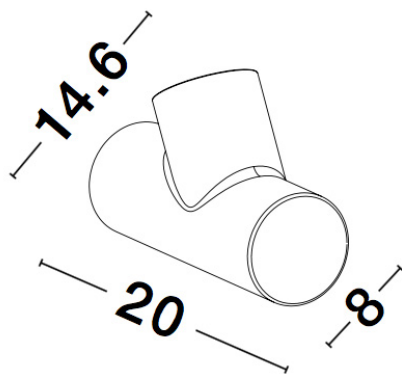

NOVA LUCE

PRODUCT DATASHEET

Version: 001

PRODUCT PHOTOGRAPH

TECHNICAL DRAWING

GENERAL INFORMATION

Product Code	9291701
Collection	Outdoor
Product Category	Spotlights
Product Family	RAMO
Mounting Location	Ground / Wall
Application Environment	Outdoor

DIMENSION & WEIGHT

LxWxH (cm)	L: 8 W: 20 H: 14,6
Cut out (cm)	N/A
Weight (Kgr)	0.7

MATERIAL & COLOR

Product Color	Dark Grey
Body Material	Aluminium&-Glass

APPLICATION & MOUNTING

Ambient Working Temp.	Max 40 oC
Type of Protection	IP65
Dimmable	No
Type of Dimming (Optional)	N/A
Mounting type	Surface
Mounting Depth (cm)	N/A
Led Module Replaceable	Yes
Light Source	GU10

Power (Nominal)	7W
Input voltage (Nominal)	220-240Vac
Mains Frequency	50/60Hz

PHOTOMETRICAL DATA

Luminous Flux	N/A
Color Temperature	N/A
Light Color (Designation)	N/A

WARRANTY

Warranty	3 Years
----------	----------------