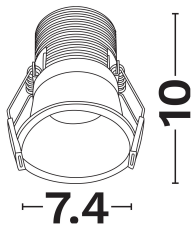

NOVA LUCE

PRODUCT DATASHEET

Version: 001

PRODUCT PHOTOGRAPH

GENERAL INFORMATION

Product Code	9844156
Product Category	Downlights
Product Family	Glyce
Mounting Location	
Application Environment	Indoor

DIMENSION & WEIGHT

LxWxH (cm)	D:7.4 H:10
Cut out (cm)	6,5
Weight (Kgr)	N/A

TECHNICAL DRAWING

MATERIAL & COLOR

Product Color	Black
Body Material	Aluminium
Cover Material	N/A

APPLICATION & MOUNTING

Ambient Working Temp.	45 C
Type of Protection	IP20
Protection Class IK	IK03
Dimmable	Yes
Type of Dimming (Optional)	Triac/Dali
Mounting type	Recessed
Mounting Depth (cm)	Ceiling
Led Module Replaceable	No
Light Source	Led
Adjustable	No

PHOTOMETRICAL DATA

Luminous Flux	1079
Luminous Efficacy	54
Color Temperature	4000
Light Color (Designation)	Neutral White
CRI	>90
SDCM	<3
Beam Angle	36
UGR	<19

LIFESPAN

Lifetime	50000
----------	--------------