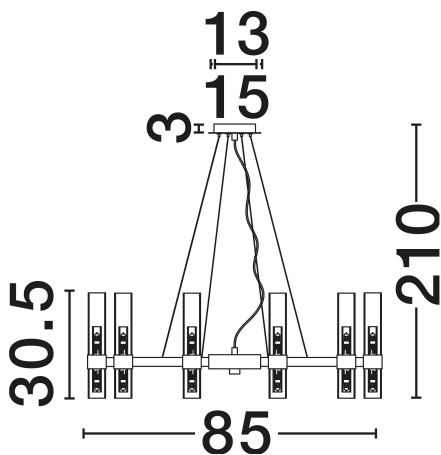

NOVA LUCE

PRODUCT DATASHEET

Version: 001

PRODUCT PHOTOGRAPH

TECHNICAL DRAWING

GENERAL INFORMATION

Product Code	9006052
Collection	Indoor
Product Category	Suspension
Product Family	Century
Mounting Location	Ceiling
Application Environment	Indoor
Specifications	N/A

DIMENSION & WEIGHT

LxWxH (cm)	D: 85 H: 210
Cut Out (cm)	N/A
Weight (Kgr)	11.3

MATERIAL & COLOR

Product Color	Matt Black & Clear, Frost
Body Material	Metal & Glass

APPLICATION & MOUNTING

Ambient Working Temp.	Max 45°C
Type of Protection	IP20
Dimmable	N/A
Type of Dimming	N/A
Mounting type	Surface
Mounting Depth (cm)	N/A
Led Module Replaceable	Yes
Light Source	G9

Power (Nominal)	20x5W
Input voltage (Nominal)	100-240V
Mains Frequency	50/60Hz

PHOTOMETRICAL DATA

Luminous Flux	N/A
Color Temperature	N/A
Light Color (Designation)	N/A

WARRANTY

Warranty	3 Years
----------	----------------