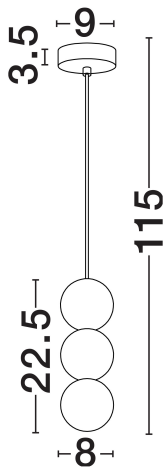

### PRODUCT PHOTOGRAPH

### TECHNICAL DRAWING

### DIMENSION & WEIGHT

LxWxH (cm)	D: 8 H: 115
Cut Out (cm)	N/A
Weight (Kgr)	1.3