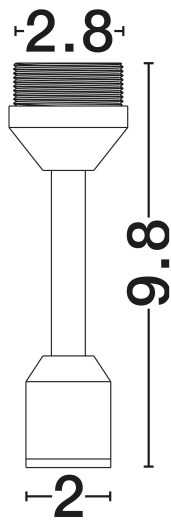

NOVA LUCE

PRODUCT DATASHEET

Version: 001

PRODUCT PHOTOGRAPH

TECHNICAL DRAWING

GENERAL INFORMATION

Product Code	9980619
Collection	Indoor
Product Category	Accessories
Product Family	Invento
Mounting Location	N/A
Application Environment	Indoor
Specifications	N/A

DIMENSION & WEIGHT

LxWxH (cm)	D: 2.8 H: 9.8
Cut Out (cm)	N/A
Weight (Kgr)	0

MATERIAL & COLOR

Product Color	Black
Body Material	Aluminium

APPLICATION & MOUNTING

Ambient Working Temp.	Max 45°C
Type of Protection	N/A
Dimmable	N/A
Type of Dimming	N/A
Mounting type	Surface
Mounting Depth (cm)	N/A
Led Module Replaceable	N/A
Light Source	N/A

Power (Nominal)	N/A
Input voltage (Nominal)	220-240V
Mains Frequency	50/60Hz

PHOTOMETRICAL DATA

Luminous Flux	N/A
Color Temperature	N/A
Light Color (Designation)	N/A

WARRANTY

Warranty	3 Years
----------	---------