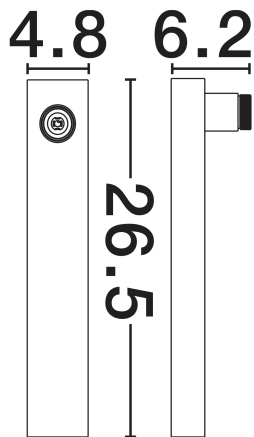

NOVA LUCE

PRODUCT DATASHEET

Version: 001

PRODUCT PHOTOGRAPH

TECHNICAL DRAWING

GENERAL INFORMATION

Product Code	9980607
Collection	Indoor
Product Category	Ceiling
Product Family	Invento
Mounting Location	Wall
Application Environment	Indoor
Specifications	N/A

DIMENSION & WEIGHT

LxWxH (cm)	L: 26.5 W: 4.8 H: 6.2
Cut Out (cm)	N/A
Weight (Kgr)	0.77

MATERIAL & COLOR

Product Color	Sandy Black
Body Material	Aluminium

APPLICATION & MOUNTING

Ambient Working Temp.	Max 45°C
Type of Protection	IP20
Dimmable	N/A
Type of Dimming	N/A
Mounting type	Surface
Mounting Depth (cm)	N/A
Led Module Replaceable	N/A
Light Source	N/A

NOVA LUCE S.A

Schimatari Viotias
32009, Greece

+30 22620 58 121
+30 22620 56 743

info@novaluce.com
www.novaluce.com