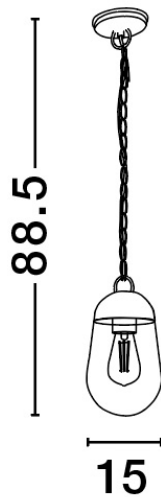

NOVA LUCE

PRODUCT DATASHEET

Version: 001

PRODUCT PHOTOGRAPH

TECHNICAL DRAWING

GENERAL INFORMATION

Product Code	9060197
Collection	Outdoor
Product Category	Suspension
Product Family	OMIKA
Mounting Location	Ceiling
Application Environment	Outdoor

DIMENSION & WEIGHT

LxWxH (cm)	D: 15 H: 88,5
Cut out (cm)	N/A
Weight (Kgr)	1.2

MATERIAL & COLOR

Product Color	Dark Grey
Body Material	Aluminium&-Glass

APPLICATION & MOUNTING

Ambient Working Temp.	Max 40 oC
Type of Protection	IP54
Dimmable	No
Type of Dimming (Optional)	N/A
Mounting type	Surface
Mounting Depth (cm)	N/A
Led Module Replaceable	Yes
Light Source	E27