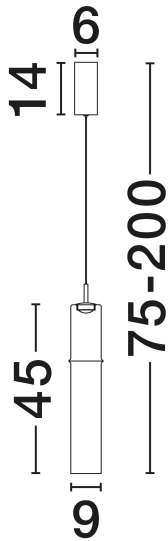

### PRODUCT PHOTOGRAPH

### TECHNICAL DRAWING

### DIMENSION & WEIGHT

LxWxH (cm)	D: 9 H: 275
Cut Out (cm)	N/A
Weight (Kgr)	0.8