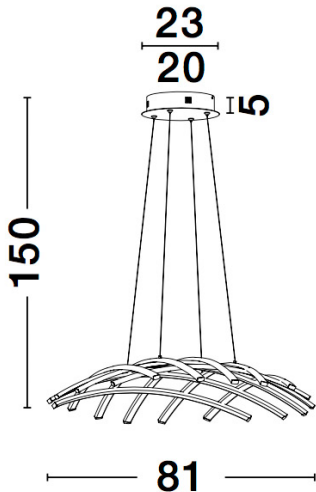

NOVA LUCE

PRODUCT DATASHEET

Version: 001

PRODUCT PHOTOGRAPH

TECHNICAL DRAWING

GENERAL INFORMATION

Product Code	9848138
Collection	Decorative
Product Category	Suspension
Product Family	Narvi
Mounting Location	Ceiling
Application Environment	Indoor

DIMENSION & WEIGHT

LxWxH (cm)	L: 81 W: 81 H: 150
Cut out (cm)	N/A
Weight (Kgr)	3.0

MATERIAL & COLOR

Product Color	Sandy Black
Body Material	Aluminium & Acrylic

APPLICATION & MOUNTING

Ambient Working Temp.	Max 45 oC
Type of Protection	IP20
Dimmable	Yes
Type of Dimming (Optional)	Triac
Mounting type	Ceiling
Mounting Depth (cm)	N/A
Led Module Replaceable	No
Light Source	LED

Power (Nominal)	83W
Input voltage (Nominal)	220-240Vac
Mains Frequency	50/60Hz

PHOTOMETRICAL DATA

Luminous Flux	4000 lm
Color Temperature	3000K
Light Color (Designation)	Warm White

WARRANTY

Warranty	3 Years
----------	----------------