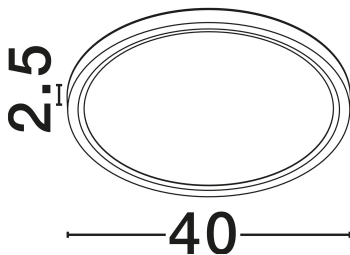

TECHNICAL DRAWING

APPLICATION & MOUNTING

Ambient Working Temp.	Max 45°C
Type of Protection	IP20
Dimmable	No
Type of Dimming	N/A
Mounting type	Surface
Mounting Depth (cm)	N/A
Led Module Replaceable	No
Light Source	LED

NOVA LUCE S.A

Schimatari Viotias
32009, Greece

+30 22620 58 121
+30 22620 56 743

info@novaluce.com
www.novaluce.com