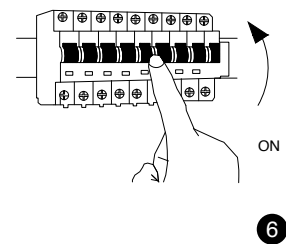

# NOVA LUCE

9002059

1. Turn off general switch
2. Drill holes & apply plastic anchors
3. Apply Screws
4. Connect the wires
5. Apply side screws
6. Turn on General switch