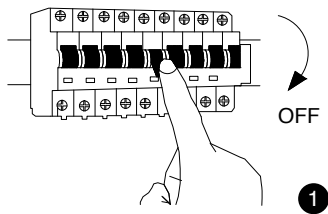

# NOVA LUCE

9002059

1. Turn off general switch
2. Drill holes & apply plastic anchors
3. Apply Screws
4. Connect the wires
5. Apply side screws
6. Turn on General switch