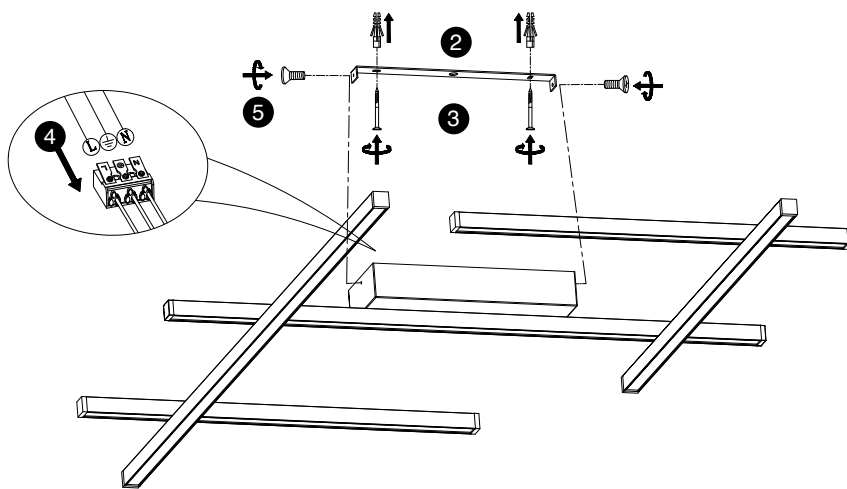

# NOVA LUCE

9002059

1. Turn off general switch
2. Drill holes & apply plastic anchors
3. Apply Screws
4. Connect the wires
5. Apply side screws
6. Turn on General switch