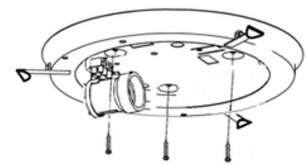

NOVA LUCE

600401

1

Turn off the general switch

2

Drill holes & apply plastic anchors

3

Apply screws

4

Connect the wires

5

Insert the bulb & apply
The top glass

6

Turn on the general switch