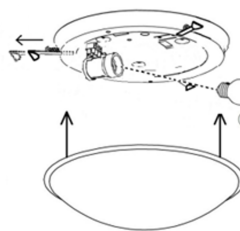

NOVA LUCE

600401

1

Turn off the general switch

2

Drill holes & apply plastic anchors

3

Apply screws

4

Connect the wires

5

Insert the bulb & apply
The top glass

6

Turn on the general switch