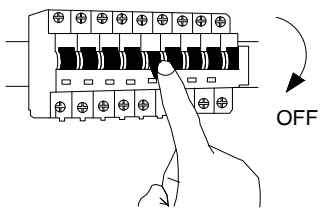

NOVA LUCE

600401

1

Turn off the general switch

2

Drill holes & apply plastic anchors

3

Apply screws

4

Connect the wires

5

Insert the bulb & apply
The top glass

6

Turn on the general switch