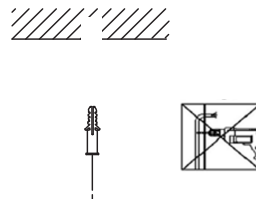

NOVA LUCE

600401

1

Turn off the general switch

2

Drill holes & apply plastic anchors

3

Apply screws

4

Connect the wires

5

Insert the bulb & apply
The top glass

6

Turn on the general switch