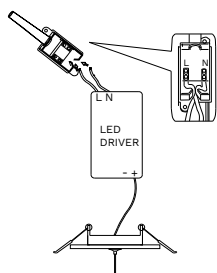

NOVA LUCE

9002103 9002104

1

Turn off the general switch

2

Adjust the wire

3

Get the driver in to possession

4

Connect the wires

5

Adjust in place

6

Turn on the general switch

Cut Out:
D: 5.5 cm