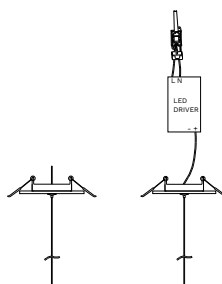

NOVA LUCE

9002103 9002104

1

Turn off the general switch

2

Adjust the wire

3

Get the driver in to possession

4

Connect the wires

5

Adjust in place

6

Turn on the general switch

Cut Out:
D: 5.5 cm