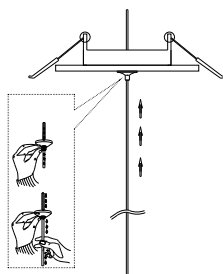

NOVA LUCE

9002103 9002104

1

Turn off the general switch

2

Adjust the wire

3

Get the driver in to possession

4

Connect the wires

5

Adjust in place

6

Turn on the general switch

Cut Out:
D: 5.5 cm