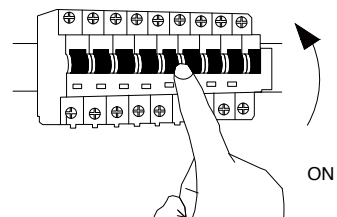

4

Connect the wires

5

Adjust in place

6

Turn on the general switch

Cut Out:
D: 5.5 cm