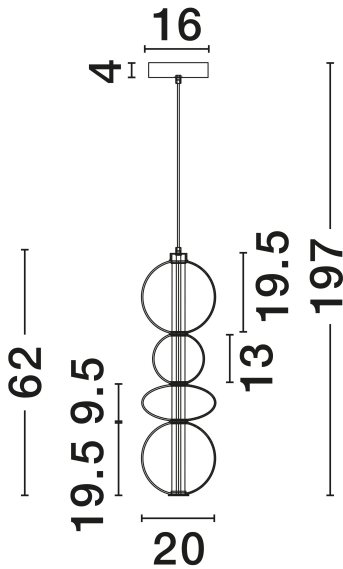

NOVA LUCE

PRODUCT DATASHEET

Version: 001

PRODUCT PHOTOGRAPH

TECHNICAL DRAWING

GENERAL INFORMATION

Product Code	9030556
Collection	Indoor
Product Category	Suspension
Product Family	Bally
Mounting Location	Ceiling
Application Environment	Indoor
Specifications	N/A

DIMENSION & WEIGHT

LxWxH (cm)	D: 20 H: 197
Cut Out (cm)	N/A
Weight (Kgr)	2.2

MATERIAL & COLOR

Product Color	Matt Black & Gradient Smokey Gray
Body Material	Metal & Glass

APPLICATION & MOUNTING

Ambient Working Temp.	Max 45°C
Type of Protection	IP20
Dimmable	Yes
Type of Dimming	Triac
Mounting type	Surface
Mounting Depth (cm)	N/A
Led Module Replaceable	No
Light Source	LED

Power (Nominal)	36W
Input voltage (Nominal)	220-240V
Mains Frequency	50/60Hz

PHOTOMETRICAL DATA

Luminous Flux	2520lm
Color Temperature	3000K
Light Color (Designation)	Warm White

WARRANTY

Warranty	3 Years
----------	----------------