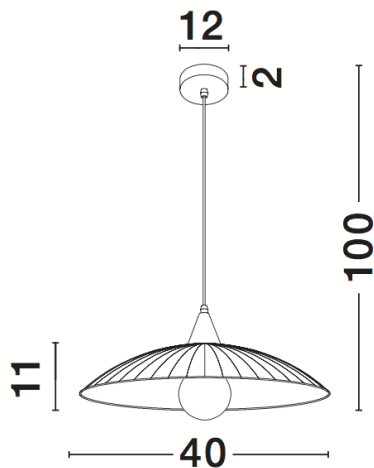

NOVA LUCE

PRODUCT DATASHEET

Version: 001

PRODUCT PHOTOGRAPH

TECHNICAL DRAWING

GENERAL INFORMATION

Product Code	7326501
Collection	Decorative
Product Category	Suspension
Product Family	Shell
Mounting Location	Ceiling
Application Environment	Indoor

DIMENSION & WEIGHT

LxWxH (cm)	D: 40 H: 100
Cut out (cm)	N/A
Weight (Kgr)	1.2

MATERIAL & COLOR

Product Color	Chrome & White & Clear
Body Material	Metal & Glass

APPLICATION & MOUNTING

Ambient Working Temp.	Max 45 oC
Type of Protection	IP20
Dimmable	Depends on the lamp
Type of Dimming (Optional)	N/A
Mounting type	Ceiling
Mounting Depth (cm)	N/A
Led Module Replaceable	Yes
Light Source	LED E27