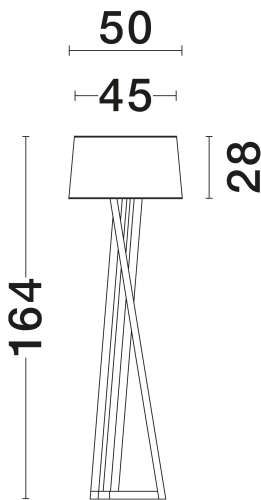

NOVA LUCE

PRODUCT DATASHEET

Version: 001

PRODUCT PHOTOGRAPH

TECHNICAL DRAWING

GENERAL INFORMATION

Product Code	9145071
Collection	Indoor
Product Category	Floor
Product Family	Salino
Mounting Location	Floor
Application Environment	Indoor
Specifications	N/A

DIMENSION & WEIGHT

LxWxH (cm)	D: 50 H1: 28 H2: 164
Cut Out (cm)	N/A
Weight (Kgr)	3

MATERIAL & COLOR

Product Color	Natural & Ivory
Body Material	Wood & Fabric

APPLICATION & MOUNTING

Ambient Working Temp.	Max 45°C
Type of Protection	IP20
Dimmable	Yes
Type of Dimming	N/A
Mounting type	Surface
Mounting Depth (cm)	N/A
Led Module Replaceable	Yes
Light Source	E27