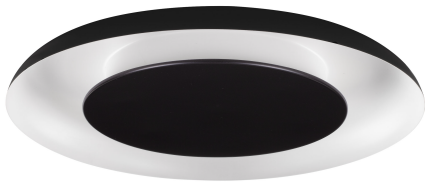

NOVA LUCE

PRODUCT DATASHEET

Version: 001

PRODUCT PHOTOGRAPH

TECHNICAL DRAWING

GENERAL INFORMATION

Product Code	9345705
Collection	Indoor
Product Category	Ceiling
Product Family	Epos
Mounting Location	Ceiling
Application Environment	Indoor
Specifications	N/A

DIMENSION & WEIGHT

LxWxH (cm)	D: 60 H: 6
Cut Out (cm)	N/A
Weight (Kgr)	4.35

MATERIAL & COLOR

Product Color	Sandy Black & Sandy White
Body Material	Aluminium & Acrylic

APPLICATION & MOUNTING

Ambient Working Temp.	Max 45°C
Type of Protection	IP20
Dimmable	Yes
Type of Dimming	Triac
Mounting type	Surface
Mounting Depth (cm)	N/A
Led Module Replaceable	No
Light Source	LED