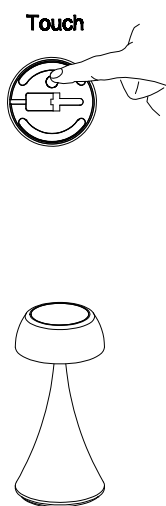

NOVA LUCE

9030138 9030139 9030140
9030141 9030142

①

Firstly, charge the lamp until the Led change to green. The USB cable is in the attachment bag. We Recommend that you use 1A adaptor

②

Secondly, to ON/OFF the lamp, Please touch the switch on the top