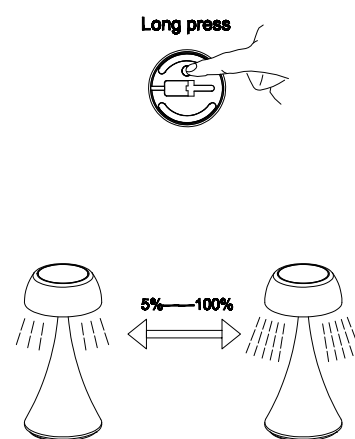

Secondly, to ON/OFF the lamp, Please touch the switch on the top

③

The lamp is dimmable