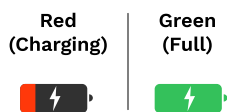

NOVA LUCE

9030138 9030139 9030140
9030141 9030142

①

Firstly, charge the lamp until the Led change to green. The USB cable is in the attachment bag. We Recommend that you use 1A adaptor

②

Secondly, to ON/OFF the lamp, Please touch the switch on the top