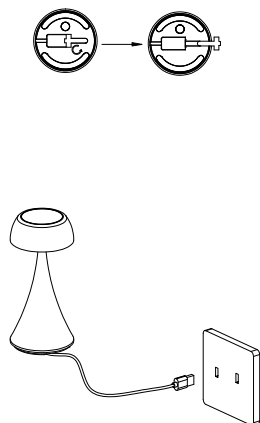

NOVA LUCE

9030138 9030139 9030140
9030141 9030142

①

Firstly, charge the lamp until the Led change to green. The USB cable is in the attachment bag. We Recommend that you use 1A adaptor

②

Secondly, to ON/OFF the lamp, Please touch the switch on the top