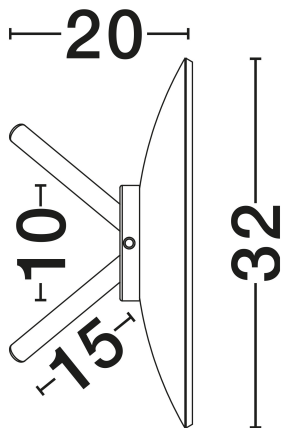

NOVA LUCE

PRODUCT DATASHEET

Version: 001

PRODUCT PHOTOGRAPH

TECHNICAL DRAWING

GENERAL INFORMATION

Product Code	9088220
Collection	Indoor
Product Category	Table
Product Family	Esti
Mounting Location	Table
Application Environment	Indoor
Specifications	N/A

DIMENSION & WEIGHT

LxWxH (cm)	D: 32 W: 20
Cut Out (cm)	N/A
Weight (Kgr)	2.2

MATERIAL & COLOR

Product Color	Dark Brown & Foggy Nickel
Body Material	Glass & Aluminium

APPLICATION & MOUNTING

Ambient Working Temp.	Max 45°C
Type of Protection	IP20
Dimmable	Yes
Type of Dimming	Triac
Mounting type	Surface
Mounting Depth (cm)	N/A
Led Module Replaceable	No
Light Source	LED

Power (Nominal)	16W
Input voltage (Nominal)	220-240V
Mains Frequency	50/60Hz

PHOTOMETRICAL DATA

Luminous Flux	1214lm
Color Temperature	3000K
Light Color (Designation)	Warm White

WARRANTY

Warranty	3 Years
----------	----------------