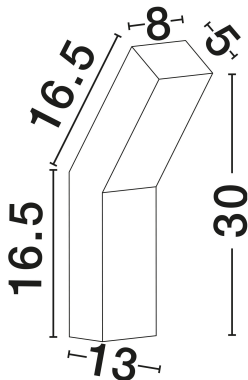

NOVA LUCE

PRODUCT DATASHEET

Version: 001

PRODUCT PHOTOGRAPH

TECHNICAL DRAWING

GENERAL INFORMATION

Product Code	9540405
Collection	Indoor
Product Category	Wall
Product Family	Raggio
Mounting Location	Wall
Application Environment	Indoor
Specifications	N/A

DIMENSION & WEIGHT

LxWxH (cm)	L: 8 W: 16.5 H: 30
Cut Out (cm)	N/A
Weight (Kgr)	1.16

MATERIAL & COLOR

Product Color	Sandy White
Body Material	Gypsum

APPLICATION & MOUNTING

Ambient Working Temp.	Max 45°C
Type of Protection	IP20
Dimmable	Yes
Type of Dimming	N/A
Mounting type	Surface
Mounting Depth (cm)	N/A
Led Module Replaceable	Yes
Light Source	G9

Power (Nominal)	1x5W
Input voltage (Nominal)	100-240V
Mains Frequency	50/60Hz

PHOTOMETRICAL DATA

Luminous Flux	N/A
Color Temperature	N/A
Light Color (Designation)	N/A

WARRANTY

Warranty	3 Years
----------	----------------