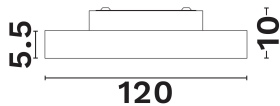

DIMENSION & WEIGHT

LxWxH (cm)	D: 100 H: 10 cm
Cut out (cm)	N/A
Weight (Kgr)	12,2

TECHNICAL DRAWING

MATERIAL & COLOR

Product Color	White
Body Material	Aluminium
Cover Material	N/A

APPLICATION & MOUNTING

Ambient Working Temp.	45 C
Type of Protection	IP20
Protection Class IK	IK03
Dimmable	Yes
Type of Dimming (Optional)	Triac
Mounting type	Surface
Mounting Depth (cm)	Ceiling
Led Module Replaceable	No
Light Source	Led
Adjustable	No

PHOTOMETRICAL DATA

Luminous Flux	7200
Luminous Efficacy	60
Color Temperature	3000
Light Color (Designation)	Warm White
CRI	>80
SDCM	<3
Beam Angle	120
UGR	N/A

LIFESPAN

Lifetime	50000
----------	--------------