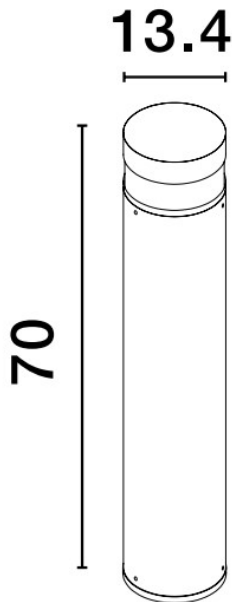

NOVA LUCE

PRODUCT DATASHEET

Version: 001

PRODUCT PHOTOGRAPH

GENERAL INFORMATION

Product Code	9026124
Collection	Outdoor
Product Category	Bollard
Product Family	TALA
Mounting Location	Floor
Application Environment	Outdoor

DIMENSION & WEIGHT

LxWxH (cm)	D: 13,4 H: 70
Cut out (cm)	N/A
Weight (Kgr)	2.6

MATERIAL & COLOR

Product Color	Black
Body Material	Aluminum-Acrylic

TECHNICAL DRAWING

APPLICATION & MOUNTING

Ambient Working Temp.	Max 40 oC
Type of Protection	IP54
Dimmable	No
Type of Dimming (Optional)	N/A
Mounting type	Surface
Mounting Depth (cm)	N/A
Led Module Replaceable	No
Light Source	LED

Power (Nominal)	12W
Input voltage (Nominal)	220-240Vac
Mains Frequency	50/60Hz

PHOTOMETRICAL DATA

Luminous Flux	594 lm
Color Temperature	3000K
Light Color (Designation)	Warm White

WARRANTY

Warranty	3 Years
----------	----------------