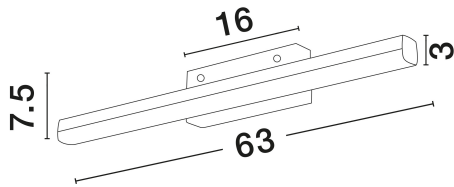

DIMENSION & WEIGHT

LxWxH (cm)	: 63 W1: 3 W2: 7.5 H: 7.5
Cut Out (cm)	N/A
Weight (Kgr)	0.96

MATERIAL & COLOR

Product Color	Chrome
Body Material	Aluminium & Acrylic

TECHNICAL DRAWING

APPLICATION & MOUNTING

Ambient Working Temp.	Max 45°C
Type of Protection	IP44
Dimmable	Yes
Type of Dimming	N/A
Mounting type	Surface
Mounting Depth (cm)	N/A
Led Module Replaceable	No
Light Source	LED

Power (Nominal)	18W
Input voltage (Nominal)	220-240V
Mains Frequency	50/60Hz

PHOTOMETRICAL DATA

Luminous Flux	1513lm
Color Temperature	3000K
Light Color (Designation)	Warm White

WARRANTY

Warranty	3 Years
----------	----------------