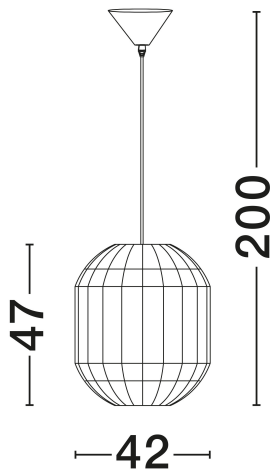

NOVA LUCE

PRODUCT DATASHEET

Version: 001

PRODUCT PHOTOGRAPH

TECHNICAL DRAWING

GENERAL INFORMATION

Product Code	9586526
Collection	Indoor
Product Category	Suspension
Product Family	Bola
Mounting Location	Ceiling
Application Environment	Indoor
Specifications	N/A

DIMENSION & WEIGHT

LxWxH (cm)	D: 42 H1: 47 H2: 200
Cut Out (cm)	N/A
Weight (Kgr)	2.5

MATERIAL & COLOR

Product Color	Natural
Body Material	Dried Hyacinth & Fabric

APPLICATION & MOUNTING

Ambient Working Temp.	Max 45°C
Type of Protection	IP20
Dimmable	Yes
Type of Dimming	N/A
Mounting type	Surface
Mounting Depth (cm)	N/A
Led Module Replaceable	Yes
Light Source	E27