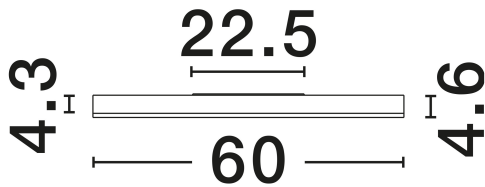

TECHNICAL DRAWING

NOVA LUCE S.A

Schimatari Viotias
32009, Greece

+30 22620 58 121
+30 22620 56 743

info@novaluce.com
www.novaluce.com