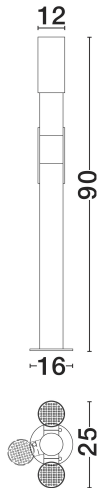

NOVA LUCE

PRODUCT DATASHEET

Version: 001

PRODUCT PHOTOGRAPH

GENERAL INFORMATION

Product Code	9136421
Collection	Outdoor
Product Category	Bollard
Product Family	Pec
Mounting Location	Ground
Application Environment	Outdoor
Specifications	N/A

DIMENSION & WEIGHT

LxWxH (cm)	D:16 H:90 cm
Cut out (cm)	N/A
Weight (Kgr)	2.85

TECHNICAL DRAWING

MATERIAL & COLOR

Product Color	Sandy Black
Body Material	Aluminium & Glass

APPLICATION & MOUNTING

Ambient Working Temp.	Max 45 oC
Type of Protection	IP65
Dimmable	No
Type of Dimming	N/A
Mounting type	Surface
Mounting Depth (cm)	N/A
Led Module Replaceable	No
Light Source	LED

Power (Nominal)	13w
Input voltage (Nominal)	220-240Vac
Mains Frequency	50/60Hz

PHOTOMETRICAL DATA

Luminous Flux	520lm
Color Temperature	3000K
Light Color (Designation)	Warm White

WARRANTY

Warranty	3 Years
----------	----------------