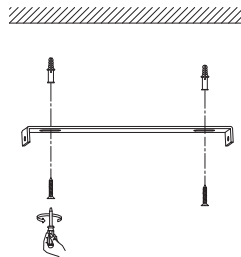

NOVA LUCE

9009153

1

Turn off the general switch

2

Drill holes & apply plastic anchors
With screws

3

Connect the wires

4

Apply the side screws

5

Turn on the general switch