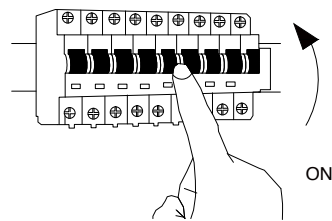

NOVA LUCE

9009153

1

Turn off the general switch

2

Drill holes & apply plastic anchors
With screws

3

Connect the wires

4

Apply the side screws

5

Turn on the general switch