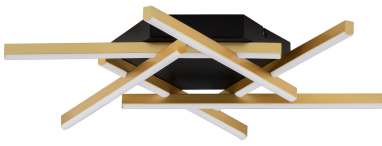

NOVA LUCE

PRODUCT DATASHEET

Version: 001

PRODUCT PHOTOGRAPH