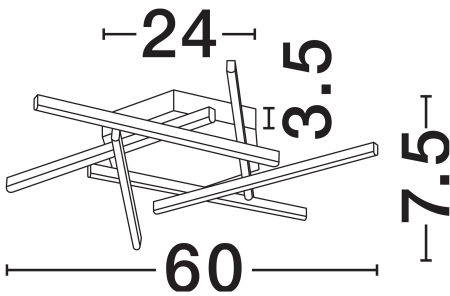

TECHNICAL DRAWING

GENERAL INFORMATION

Product Code	9001112
Collection	Indoor
Product Category	Ceiling
Product Family	Antama
Mounting Location	Wall
Application Environment	Indoor
Specifications	N/A

DIMENSION & WEIGHT

LxWxH (cm)	L: 60 W: 60 H: 7.5
Cut Out (cm)	N/A
Weight (Kgr)	1.5

MATERIAL & COLOR

Product Color	Sandy Black & Gold
Body Material	Steel & Aluminium

APPLICATION & MOUNTING

Ambient Working Temp.	Max 45°C
Type of Protection	IP20
Dimmable	Yes
Type of Dimming	Triac
Mounting type	Surface
Mounting Depth (cm)	N/A
Led Module Replaceable	No
Light Source	LED

NOVA LUCE S.A

Schimatari Viotias
32009, Greece

+30 22620 58 121
+30 22620 56 743

info@novaluce.com
www.novaluce.com