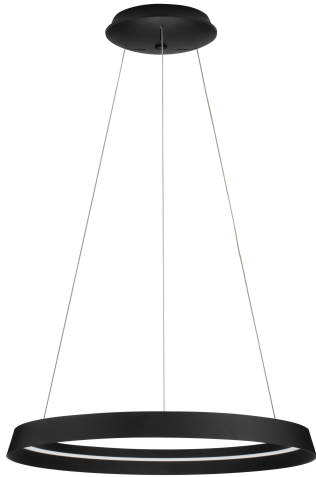

NOVA LUCE

PRODUCT DATASHEET

Version: 001

PRODUCT PHOTOGRAPH