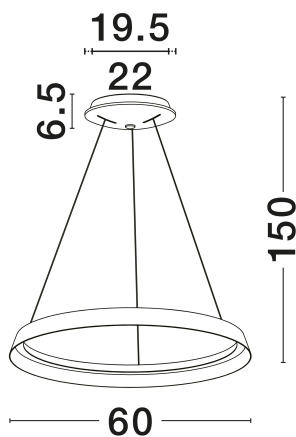

TECHNICAL DRAWING

GENERAL INFORMATION

Product Code	9030522
Collection	Indoor
Product Category	Suspension
Product Family	Ormi
Mounting Location	Wall
Application Environment	Indoor
Specifications	N/A

DIMENSION & WEIGHT

LxWxH (cm)	D: 60 H: 150
Cut Out (cm)	N/A
Weight (Kgr)	3

MATERIAL & COLOR

Product Color	Sandy Black
Body Material	Aluminium & Acrylic

APPLICATION & MOUNTING

Ambient Working Temp.	Max 45°C
Type of Protection	IP20
Dimmable	Yes
Type of Dimming	Triac
Mounting type	Surface
Mounting Depth (cm)	N/A
Led Module Replaceable	No
Light Source	LED

NOVA LUCE S.A

Schimatari Viotias
32009, Greece

+30 22620 58 121
+30 22620 56 743

info@novaluce.com
www.novaluce.com