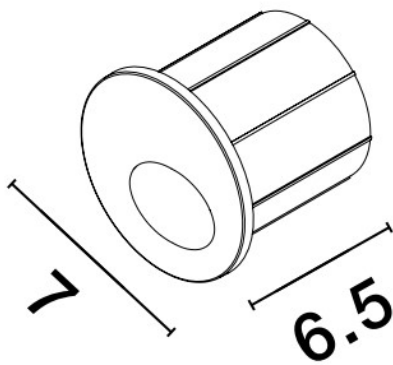

TECHNICAL DRAWING

GENERAL INFORMATION

Product Code	9136188
Collection	Outdoor
Product Category	Step Lights
Product Family	CIRCE
Mounting Location	Wall
Application Environment	Outdoor

DIMENSION & WEIGHT

LxWxH (cm)	D: 6,5 H: 5,5
Cut out (cm)	5.5
Weight (Kgr)	0.2

MATERIAL & COLOR

Product Color	White
Body Material	Aluminium

APPLICATION & MOUNTING

Ambient Working Temp.	Max 40 oC
Type of Protection	IP54
Dimmable	No
Type of Dimming (Optional)	N/A
Mounting type	Recessed
Mounting Depth (cm)	6.5
Led Module Replaceable	No
Light Source	LED

NOVA LUCE S.A

Schimatari Viotias
32009, Greece

+30 22620 58 121
+30 22620 56 743

info@novaluce.com
www.novaluce.com