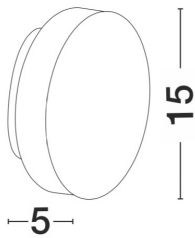

GENERAL INFORMATION

Product Code	859439
Collection	Outdoor
Product Category	Wall
Product Family	SUITE
Mounting Location	Wall
Application Environment	Outdoor

DIMENSION & WEIGHT

LxWxH (cm)	D: 15 H: 5
Cut out (cm)	N/A
Weight (Kgr)	0.4

MATERIAL & COLOR

Product Color	White
Body Material	Aluminum-Acrylic

APPLICATION & MOUNTING

Ambient Working Temp.	Max 40 °C
Type of Protection	IP54
Dimmable	No
Type of Dimming (Optional)	N/A
Mounting type	Surface
Mounting Depth (cm)	N/A
Led Module Replaceable	No
Light Source	LED

NOVA LUCE S.A

Schimatari Viotias
32009, Greece

+30 22620 58 121
+30 22620 56 743

info@novaluce.com
www.novaluce.com