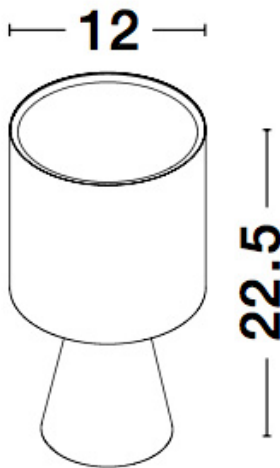

NOVA LUCE

PRODUCT DATASHEET

Version: 001

PRODUCT PHOTOGRAPH

TECHNICAL DRAWING

GENERAL INFORMATION

Product Code	9577161
Collection	Decorative
Product Category	Table
Product Family	Zero
Mounting Location	N/A
Application Environment	Indoor

DIMENSION & WEIGHT

LxWxH (cm)	D: 12 H: 22,5
Cut out (cm)	N/A
Weight (Kgr)	0.6

MATERIAL & COLOR

Product Color	Grey
Body Material	Concrete

APPLICATION & MOUNTING

Ambient Working Temp.	Max 45 oC
Type of Protection	IP20
Dimmable	Depends on the lamp
Type of Dimming (Optional)	N/A
Mounting type	N/A
Mounting Depth (cm)	N/A
Led Module Replaceable	Yes
Light Source	LED E14