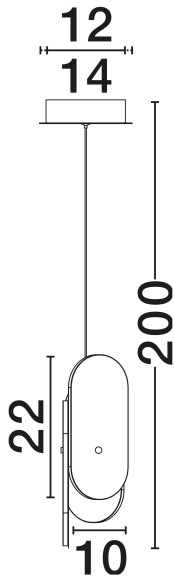

## PRODUCT PHOTOGRAPH

## TECHNICAL DRAWING

## DIMENSION & WEIGHT

LxWxH (cm)	D: 14 H: 200
Cut Out (cm)	N/A
Weight (Kgr)	0