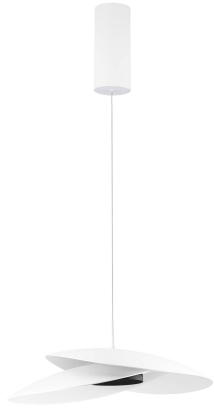

NOVA LUCE

PRODUCT DATASHEET

Version: 001

PRODUCT PHOTOGRAPH

TECHNICAL DRAWING

GENERAL INFORMATION

Product Code	9580697
Collection	Indoor
Product Category	Suspension
Product Family	Olea
Mounting Location	Wall
Application Environment	Indoor
Specifications	N/A

DIMENSION & WEIGHT

LxWxH (cm)	D: 48 H: 180
Cut Out (cm)	N/A
Weight (Kgr)	2.8

MATERIAL & COLOR

Product Color	Sandy White
Body Material	Aluminium

APPLICATION & MOUNTING

Ambient Working Temp.	Max 45°C
Type of Protection	IP20
Dimmable	Yes
Type of Dimming	Triac
Mounting type	Surface
Mounting Depth (cm)	N/A
Led Module Replaceable	No
Light Source	LED