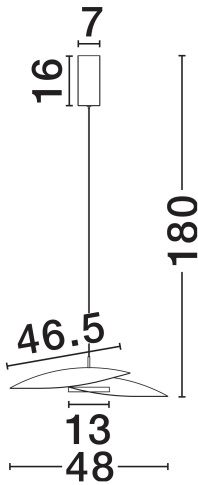

NOVA LUCE

PRODUCT DATASHEET

Version: 001

PRODUCT PHOTOGRAPH

TECHNICAL DRAWING

GENERAL INFORMATION

Product Code	9580697
Collection	Indoor
Product Category	Suspension
Product Family	Olea
Mounting Location	Wall
Application Environment	Indoor
Specifications	N/A

DIMENSION & WEIGHT

LxWxH (cm)	D: 48 H: 180
Cut Out (cm)	N/A
Weight (Kgr)	2.8

MATERIAL & COLOR

Product Color	Sandy White
Body Material	Aluminium

APPLICATION & MOUNTING

Ambient Working Temp.	Max 45°C
Type of Protection	IP20
Dimmable	Yes
Type of Dimming	Triac
Mounting type	Surface
Mounting Depth (cm)	N/A
Led Module Replaceable	No
Light Source	LED

Power (Nominal)	22W
Input voltage (Nominal)	220-240V
Mains Frequency	50/60Hz

PHOTOMETRICAL DATA

Luminous Flux	625lm
Color Temperature	3000K
Light Color (Designation)	Warm White

WARRANTY

Warranty	3 Years
----------	----------------