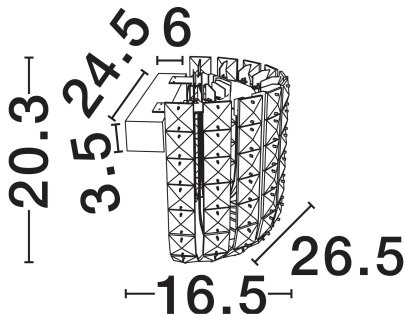

NOVA LUCE

PRODUCT DATASHEET

Version: 001

PRODUCT PHOTOGRAPH

GENERAL INFORMATION

Product Code	9019762
Collection	Indoor
Product Category	Wall
Product Family	Celysia
Mounting Location	Wall
Application Environment	Indoor
Specifications	N/A

DIMENSION & WEIGHT

LxWxH (cm)	L: 26.5 W: 16.5 H: 20.3
Cut Out (cm)	N/A
Weight (Kgr)	1.8

MATERIAL & COLOR

Product Color	Platinum Gold
Body Material	Metal & Crystal

TECHNICAL DRAWING

APPLICATION & MOUNTING

Ambient Working Temp.	Max 45°C
Type of Protection	IP20
Dimmable	No
Type of Dimming	N/A
Mounting type	Surface
Mounting Depth (cm)	N/A
Led Module Replaceable	No
Light Source	LED

Power (Nominal)	12W
Input voltage (Nominal)	220-240V
Mains Frequency	50/60Hz

PHOTOMETRICAL DATA

Luminous Flux	804lm
Color Temperature	3500K
Light Color (Designation)	Warm White

WARRANTY

Warranty	3 Years
----------	----------------