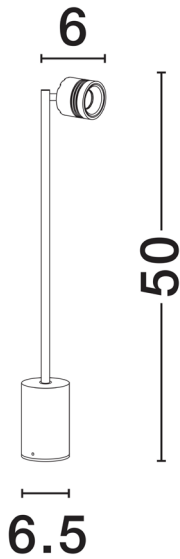

NOVA LUCE

PRODUCT DATASHEET

Version: 001

PRODUCT PHOTOGRAPH

TECHNICAL DRAWING

GENERAL INFORMATION

Product Code	9030851
Collection	Outdoor
Product Category	Bollard
Product Family	Selene
Mounting Location	Ground
Application Environment	Outdoor
Specifications	Antisalt Protection

DIMENSION & WEIGHT

LxWxH (cm)	L: 6,5 W: 6 H: 50
Cut out (cm)	N/A
Weight (Kgr)	0.49

MATERIAL & COLOR

Product Color	Black
Body Material	Aluminium & Glass

APPLICATION & MOUNTING

Ambient Working Temp.	Max 45 oC
Type of Protection	IP65
Dimmable	No
Type of Dimming (Optional)	N/A
Mounting type	Surface
Mounting Depth (cm)	N/A
Led Module Replaceable	Yes
Light Source	LED

Power (Nominal)	3 W
Input voltage (Nominal)	220-240Vac
Mains Frequency	50/60Hz

PHOTOMETRICAL DATA

Luminous Flux	133 lm
Color Temperature	3000 K
Light Color (Designation)	Warm White

WARRANTY

Warranty	3 Years
----------	----------------