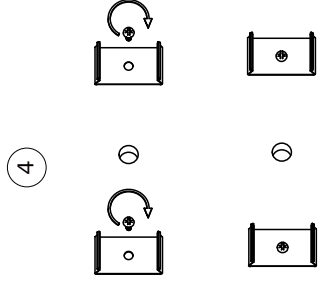

NOVA LUCE

9026136 9026137 9026138
9026138 9026139 9026140 9026141

Turn off the general switch

2

Drill hole

3

Connect the wires

Apply screws

5

Apply the product in to place

6

Turn on the general switch