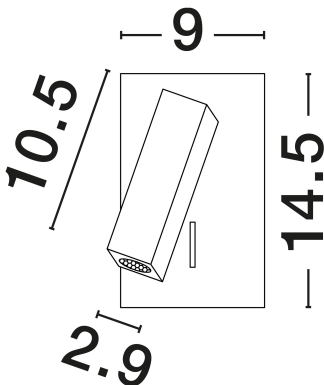

NOVA LUCE

PRODUCT DATASHEET

Version: 001

PRODUCT PHOTOGRAPH

GENERAL INFORMATION

Product Code	9081351
Collection	Indoor
Product Category	Wall
Product Family	Dona
Mounting Location	Wall
Application Environment	Indoor
Specifications	N/A

DIMENSION & WEIGHT

LxWxH (cm)	L: 14.5 W: 9 H: 6
Cut Out (cm)	N/A
Weight (Kgr)	0.44

MATERIAL & COLOR

Product Color	Sandy White
Body Material	Aluminium

TECHNICAL DRAWING

APPLICATION & MOUNTING

Ambient Working Temp.	Max 45°C
Type of Protection	IP20
Dimmable	No
Type of Dimming	N/A
Mounting type	Surface
Mounting Depth (cm)	N/A
Led Module Replaceable	No
Light Source	LED

NOVA LUCE S.A

Schimatari Viotias
32009, Greece

+30 22620 58 121
+30 22620 56 743

info@novaluce.com
www.novaluce.com