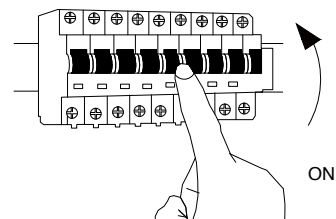

NOVA LUCE

9511014

1

Turn off the general switch

2

Drill holes & apply plastic anchors
With screws

3

Connect the wires

4

Apply the canopy in place
& Apply the caps

5

By rotating apply the wires

6

Turn on the general switch