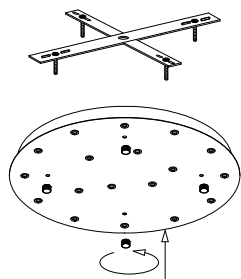

NOVA LUCE

9511014

1

Turn off the general switch

2

Drill holes & apply plastic anchors
With screws

3

Connect the wires

4

Apply the canopy in place
& Apply the caps

5

By rotating apply the wires

6

Turn on the general switch