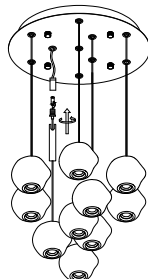

NOVA LUCE

9511014

1

Turn off the general switch

2

Drill holes & apply plastic anchors
With screws

3

Connect the wires

4

Apply the canopy in place
& Apply the caps

5

By rotating apply the wires

6

Turn on the general switch