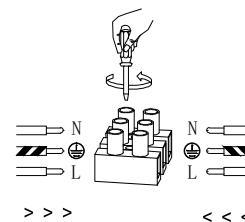

NOVA LUCE

9511014

1

Turn off the general switch

2

Drill holes & apply plastic anchors
With screws

3

Connect the wires

4

Apply the canopy in place
& Apply the caps

5

By rotating apply the wires

6

Turn on the general switch