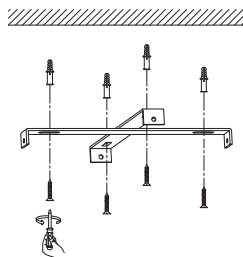

NOVA LUCE

9511014

1

Turn off the general switch

2

Drill holes & apply plastic anchors
With screws

3

Connect the wires

4

Apply the canopy in place
& Apply the caps

5

By rotating apply the wires

6

Turn on the general switch