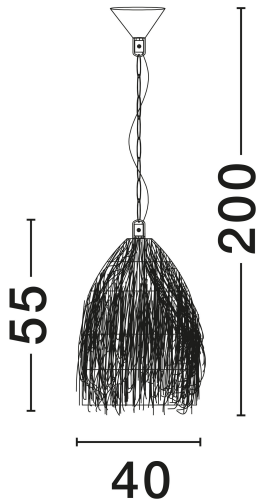

TECHNICAL DRAWING

GENERAL INFORMATION

Product Code	9586516
Collection	Indoor
Product Category	Suspension
Product Family	Natu
Mounting Location	Ceiling
Application Environment	Indoor
Specifications	N/A

DIMENSION & WEIGHT

LxWxH (cm)	D: 40 H1: 55 H2: 200
Cut Out (cm)	N/A
Weight (Kgr)	3.95

MATERIAL & COLOR

Product Color	Natural
Body Material	Seagrass

APPLICATION & MOUNTING

Ambient Working Temp.	Max 45°C
Type of Protection	IP20
Dimmable	Yes
Type of Dimming	N/A
Mounting type	Surface
Mounting Depth (cm)	N/A
Led Module Replaceable	Yes
Light Source	E27

NOVA LUCE S.A

Schimatari Viotias
32009, Greece

+30 22620 58 121
+30 22620 56 743

info@novaluce.com
www.novaluce.com