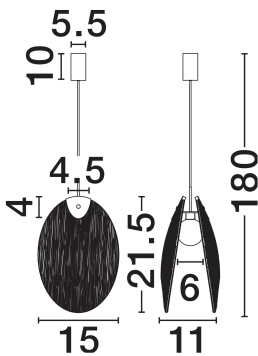

NOVA LUCE

PRODUCT DATASHEET

Version: 001

PRODUCT PHOTOGRAPH

TECHNICAL DRAWING

GENERAL INFORMATION

Product Code	9333221
Collection	Indoor
Product Category	Suspension
Product Family	Shelina
Mounting Location	Wall
Application Environment	Indoor
Specifications	N/A

DIMENSION & WEIGHT

LxWxH (cm)	L: 15 W: 11 H: 180
Cut Out (cm)	N/A
Weight (Kgr)	1.2

MATERIAL & COLOR

Product Color	Antique Brass
Body Material	Steel & Glass

APPLICATION & MOUNTING

Ambient Working Temp.	Max 45°C
Type of Protection	IP20
Dimmable	No
Type of Dimming	N/A
Mounting type	Surface
Mounting Depth (cm)	N/A
Led Module Replaceable	No
Light Source	LED

Power (Nominal)	2W
Input voltage (Nominal)	220-240V
Mains Frequency	50/60Hz

PHOTOMETRICAL DATA

Luminous Flux	130lm
Color Temperature	3000K
Light Color (Designation)	Warm White

WARRANTY

Warranty	3 Years
----------	----------------