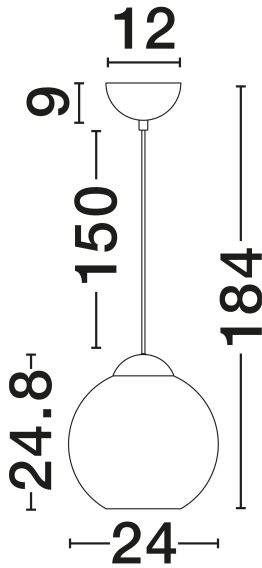

NOVA LUCE

PRODUCT DATASHEET

Version: 001

PRODUCT PHOTOGRAPH

TECHNICAL DRAWING

GENERAL INFORMATION

Product Code	9009243
Collection	Indoor
Product Category	Suspension
Product Family	Midori
Mounting Location	Ceiling
Application Environment	Indoor
Specifications	N/A

DIMENSION & WEIGHT

LxWxH (cm)	D: 24 H: 182.5
Cut Out (cm)	N/A
Weight (Kgr)	1.05

MATERIAL & COLOR

Product Color	Pink & Brass Gold
Body Material	Glass & Metal

APPLICATION & MOUNTING

Ambient Working Temp.	Max 45°C
Type of Protection	IP20
Dimmable	N/A
Type of Dimming	N/A
Mounting type	Surface
Mounting Depth (cm)	N/A
Led Module Replaceable	Yes
Light Source	E27

Power (Nominal)	1x12W
Input voltage (Nominal)	100-240V
Mains Frequency	50/60Hz

PHOTOMETRICAL DATA

Luminus Flux	N/A
Color Temperature	N/A
Light Color (Designation)	N/A

WARRANTY

Warranty	3 Years
----------	----------------