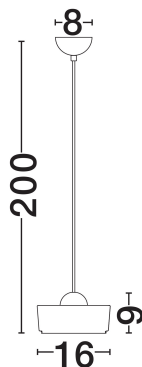

NOVA LUCE

PRODUCT DATASHEET

Version: 001

PRODUCT PHOTOGRAPH

TECHNICAL DRAWING

GENERAL INFORMATION

Product Code	9695278
Collection	Indoor
Product Category	Suspension
Product Family	Keros
Mounting Location	Wall
Application Environment	Indoor
Specifications	N/A

DIMENSION & WEIGHT

LxWxH (cm)	D: 16 W: 9 H: 211
Cut Out (cm)	N/A
Weight (Kgr)	0.9

MATERIAL & COLOR

Product Color	Platinum Gold
Body Material	Aluminium & Acrylic

APPLICATION & MOUNTING

Ambient Working Temp.	Max 45°C
Type of Protection	IP20
Dimmable	No
Type of Dimming	N/A
Mounting type	Surface
Mounting Depth (cm)	N/A
Led Module Replaceable	No
Light Source	LED

Power (Nominal)	6W
Input voltage (Nominal)	220-240V
Mains Frequency	50/60Hz

PHOTOMETRICAL DATA

Luminous Flux	394lm
Color Temperature	3000K
Light Color (Designation)	Warm White

WARRANTY

Warranty	3 Years
----------	----------------