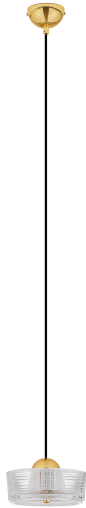

NOVA LUCE

PRODUCT DATASHEET

Version: 001

PRODUCT PHOTOGRAPH

TECHNICAL DRAWING

GENERAL INFORMATION

Product Code	9695278
Collection	Indoor
Product Category	Suspension
Product Family	Keros
Mounting Location	Wall
Application Environment	Indoor
Specifications	N/A

DIMENSION & WEIGHT

LxWxH (cm)	D: 16 W: 9 H: 211
Cut Out (cm)	N/A
Weight (Kgr)	0.9

MATERIAL & COLOR

Product Color	Platinum Gold
Body Material	Aluminium & Acrylic

APPLICATION & MOUNTING

Ambient Working Temp.	Max 45°C
Type of Protection	IP20
Dimmable	No
Type of Dimming	N/A
Mounting type	Surface
Mounting Depth (cm)	N/A
Led Module Replaceable	No
Light Source	LED

Power (Nominal)	6W
Input voltage (Nominal)	220-240V
Mains Frequency	50/60Hz

PHOTOMETRICAL DATA

Luminous Flux	394lm
Color Temperature	3000K
Light Color (Designation)	Warm White

WARRANTY

Warranty	3 Years
----------	----------------