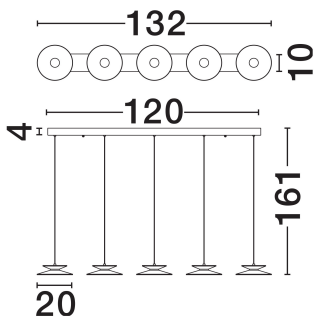

TECHNICAL DRAWING

GENERAL INFORMATION

Product Code	9416952
Collection	Indoor
Product Category	Suspension
Product Family	Morphi
Mounting Location	Wall
Application Environment	Indoor
Specifications	N/A

DIMENSION & WEIGHT

LxWxH (cm)	L: 132 W: 20 H: 161
Cut Out (cm)	N/A
Weight (Kgr)	3.6

MATERIAL & COLOR

Product Color	Sandy Black & Gold
Body Material	Metal & Acrylic

APPLICATION & MOUNTING

Ambient Working Temp.	Max 45°C
Type of Protection	IP20
Dimmable	Yes
Type of Dimming	Triac
Mounting type	Surface
Mounting Depth (cm)	N/A
Led Module Replaceable	No
Light Source	LED

NOVA LUCE S.A

Schimatari Viotias
32009, Greece

+30 22620 58 121
+30 22620 56 743

info@novaluce.com
www.novaluce.com