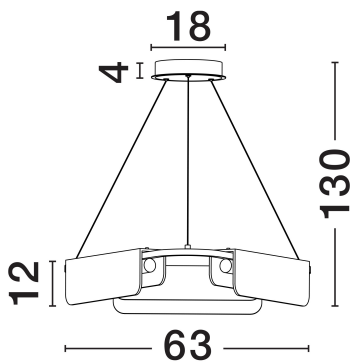

NOVA LUCE

PRODUCT DATASHEET

Version: 001

PRODUCT PHOTOGRAPH

TECHNICAL DRAWING

GENERAL INFORMATION

Product Code	9019758
Collection	Indoor
Product Category	Suspension
Product Family	Aider
Mounting Location	Wall
Application Environment	Indoor
Specifications	N/A

DIMENSION & WEIGHT

LxWxH (cm)	D: 63 H: 130
Cut Out (cm)	N/A
Weight (Kgr)	7.5

MATERIAL & COLOR

Product Color	Brass Gold
Body Material	Steel, Aluminium & Imitated Marble

APPLICATION & MOUNTING

Ambient Working Temp.	Max 45°C
Type of Protection	IP20
Dimmable	Yes
Type of Dimming	Triac
Mounting type	Surface
Mounting Depth (cm)	N/A
Led Module Replaceable	No
Light Source	LED

Power (Nominal)	34W
Input voltage (Nominal)	220-240V
Mains Frequency	50/60Hz

PHOTOMETRICAL DATA

Luminous Flux	2146lm
Color Temperature	3000K
Light Color (Designation)	Warm White

WARRANTY

Warranty	3 Years
----------	----------------