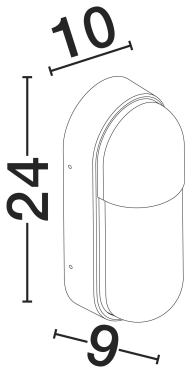

NOVA LUCE

PRODUCT DATASHEET

Version: 001

PRODUCT PHOTOGRAPH

TECHNICAL DRAWING

GENERAL INFORMATION

Product Code	9050700
Collection	Outdoor
Product Category	Wall
Product Family	Arrow
Mounting Location	Wall
Application Environment	Outdoor
Specifications	N/A

DIMENSION & WEIGHT

LxWxH (cm)	L:10 W:9 H:24 cm
Cut out (cm)	N/A
Weight (Kgr)	0.53

MATERIAL & COLOR

Product Color	Dark Anthracite
Body Material	Aluminium & Pc

APPLICATION & MOUNTING

Ambient Working Temp.	Max 45 oC
Type of Protection	IP65
Dimmable	No
Type of Dimming	N/A
Mounting type	Surface
Mounting Depth (cm)	N/A
Led Module Replaceable	No
Light Source	LED

Power (Nominal)	9w
Input voltage (Nominal)	220-240Vac
Mains Frequency	50/60Hz

PHOTOMETRICAL DATA

Luminous Flux	562lm
Color Temperature	3000K
Light Color (Designation)	Warm White

WARRANTY

Warranty	3 Years
----------	----------------