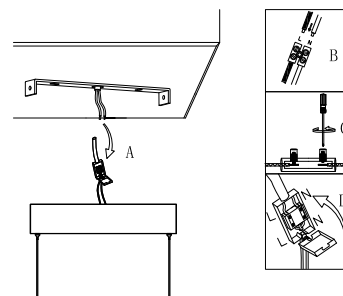

NOVA LUCE

9580677 , 9580577

1

Turn off the general switch

2

Drill holes & apply plastic anchors
With screws

3

Connect the wires

4

Apply the side screws

5

Turn on the general switch