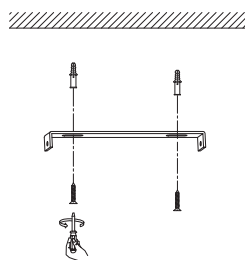

NOVA LUCE

9580677 , 9580577

1

Turn off the general switch

2

Drill holes & apply plastic anchors
With screws

3

Connect the wires

4

Apply the side screws

5

Turn on the general switch