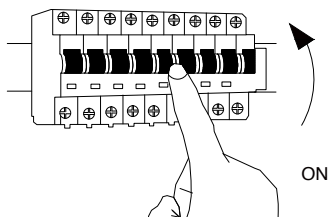

NOVA LUCE

9580677 , 9580577

1

Turn off the general switch

2

Drill holes & apply plastic anchors
With screws

3

Connect the wires

4

Apply the side screws

5

Turn on the general switch