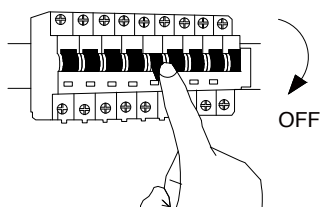

NOVA LUCE

9580677 , 9580577

1

Turn off the general switch

2

Drill holes & apply plastic anchors
With screws

3

Connect the wires

4

Apply the side screws

5

Turn on the general switch