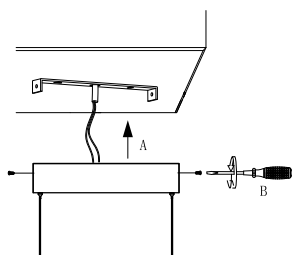

NOVA LUCE

9580677 , 9580577

1

Turn off the general switch

2

Drill holes & apply plastic anchors
With screws

3

Connect the wires

4

Apply the side screws

5

Turn on the general switch